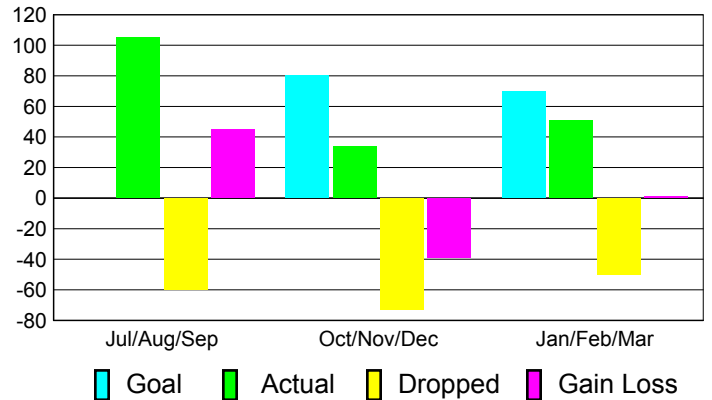

Membership Results 2010-2011

Goal, New, Dropped, Gain/Loss

Comparison of Membership Gain/Loss

Current Year Compared to the Previous Year