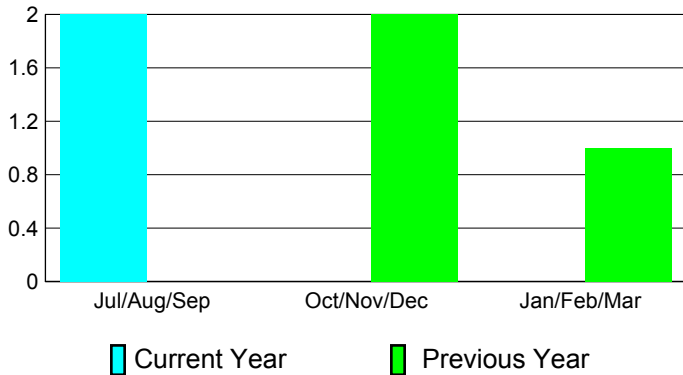

2010-2011 GMT Reports for District (or Undistricted) **District 108 LA**

GMT: **Federico STEINHAUS**

Location: **ITALY**

GMT CA: **4**

CLUBS

**Club Results
2010-2011**

**Clubs
2009-2010**

Month	New Club Goal	Actual New Clubs	Actual Dropped Clubs	Gain/Loss of Clubs	Gain/Loss of Clubs
Jul/Aug/Sep	0	2	0	2	0
Oct/Nov/Dec	1	0	0	0	2
Jan/Feb/Mar	1	0	0	0	1
Totals	2	2	0	2	3

Club Results 2010-2011

Goal, New, Dropped, Gain/Loss

Comparison of Club Gain/Loss

Current Year Compared to the Previous Year

YTD Status Quo Clubs 2010-2011

Status Quo Clubs Compared to Status Quo Members

MEMBERSHIP