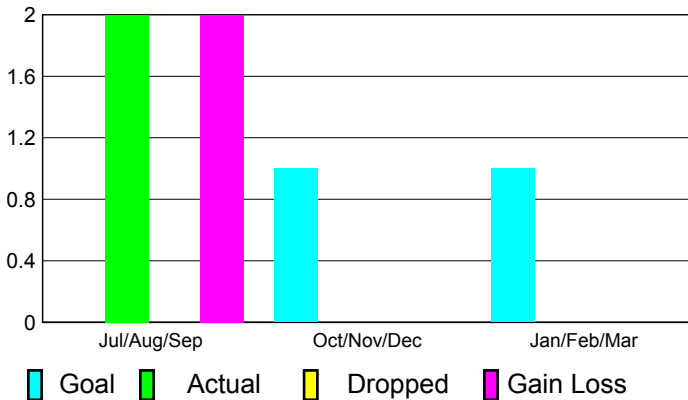

2010-2011 GMT Reports for District (or Undistricted) **District 108 LA**

GMT: **Federico STEINHAUS**

Location: **ITALY**

GMT CA: **4**

CLUBS

**Club Results
2010-2011**

**Clubs
2009-2010**

Month	New Club Goal	Actual New Clubs	Actual Dropped Clubs	Gain/Loss of Clubs	Gain/Loss of Clubs
Jul/Aug/Sep	0	2	0	2	0
Oct/Nov/Dec	1	0	0	0	2
Jan/Feb/Mar	1	0	0	0	1
Totals	2	2	0	2	3

Club Results 2010-2011

Goal, New, Dropped, Gain/Loss

Comparison of Club Gain/Loss

Current Year Compared to the Previous Year

YTD Status Quo Clubs 2010-2011

Status Quo Clubs Compared to Status Quo Members

MEMBERSHIP