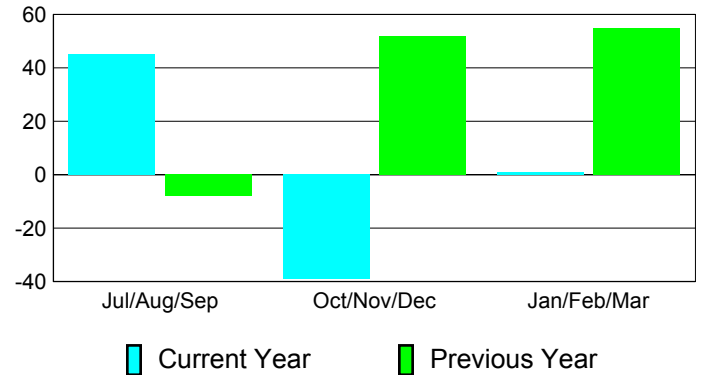

**Membership Results
2010-2011**

**Membership
2009-2010**

Month	Net Memb Goal	Actual New Memb	Actual Dropped Memb	Gain/Loss of Memb	Gain/Loss of Memb
Jul/Aug/Sep	0	105	-60	45	-8
Oct/Nov/Dec	80	34	-73	-39	52
Jan/Feb/Mar	70	51	-50	1	55
Totals	150	190	-183	7	99

Membership Results 2010-2011

Goal, New, Dropped, Gain/Loss

Comparison of Membership Gain/Loss

Current Year Compared to the Previous Year

Gender Comparison 2010-2011

Jul/Aug/Sep

Oct/Nov/Dec

Jan/Feb/Mar